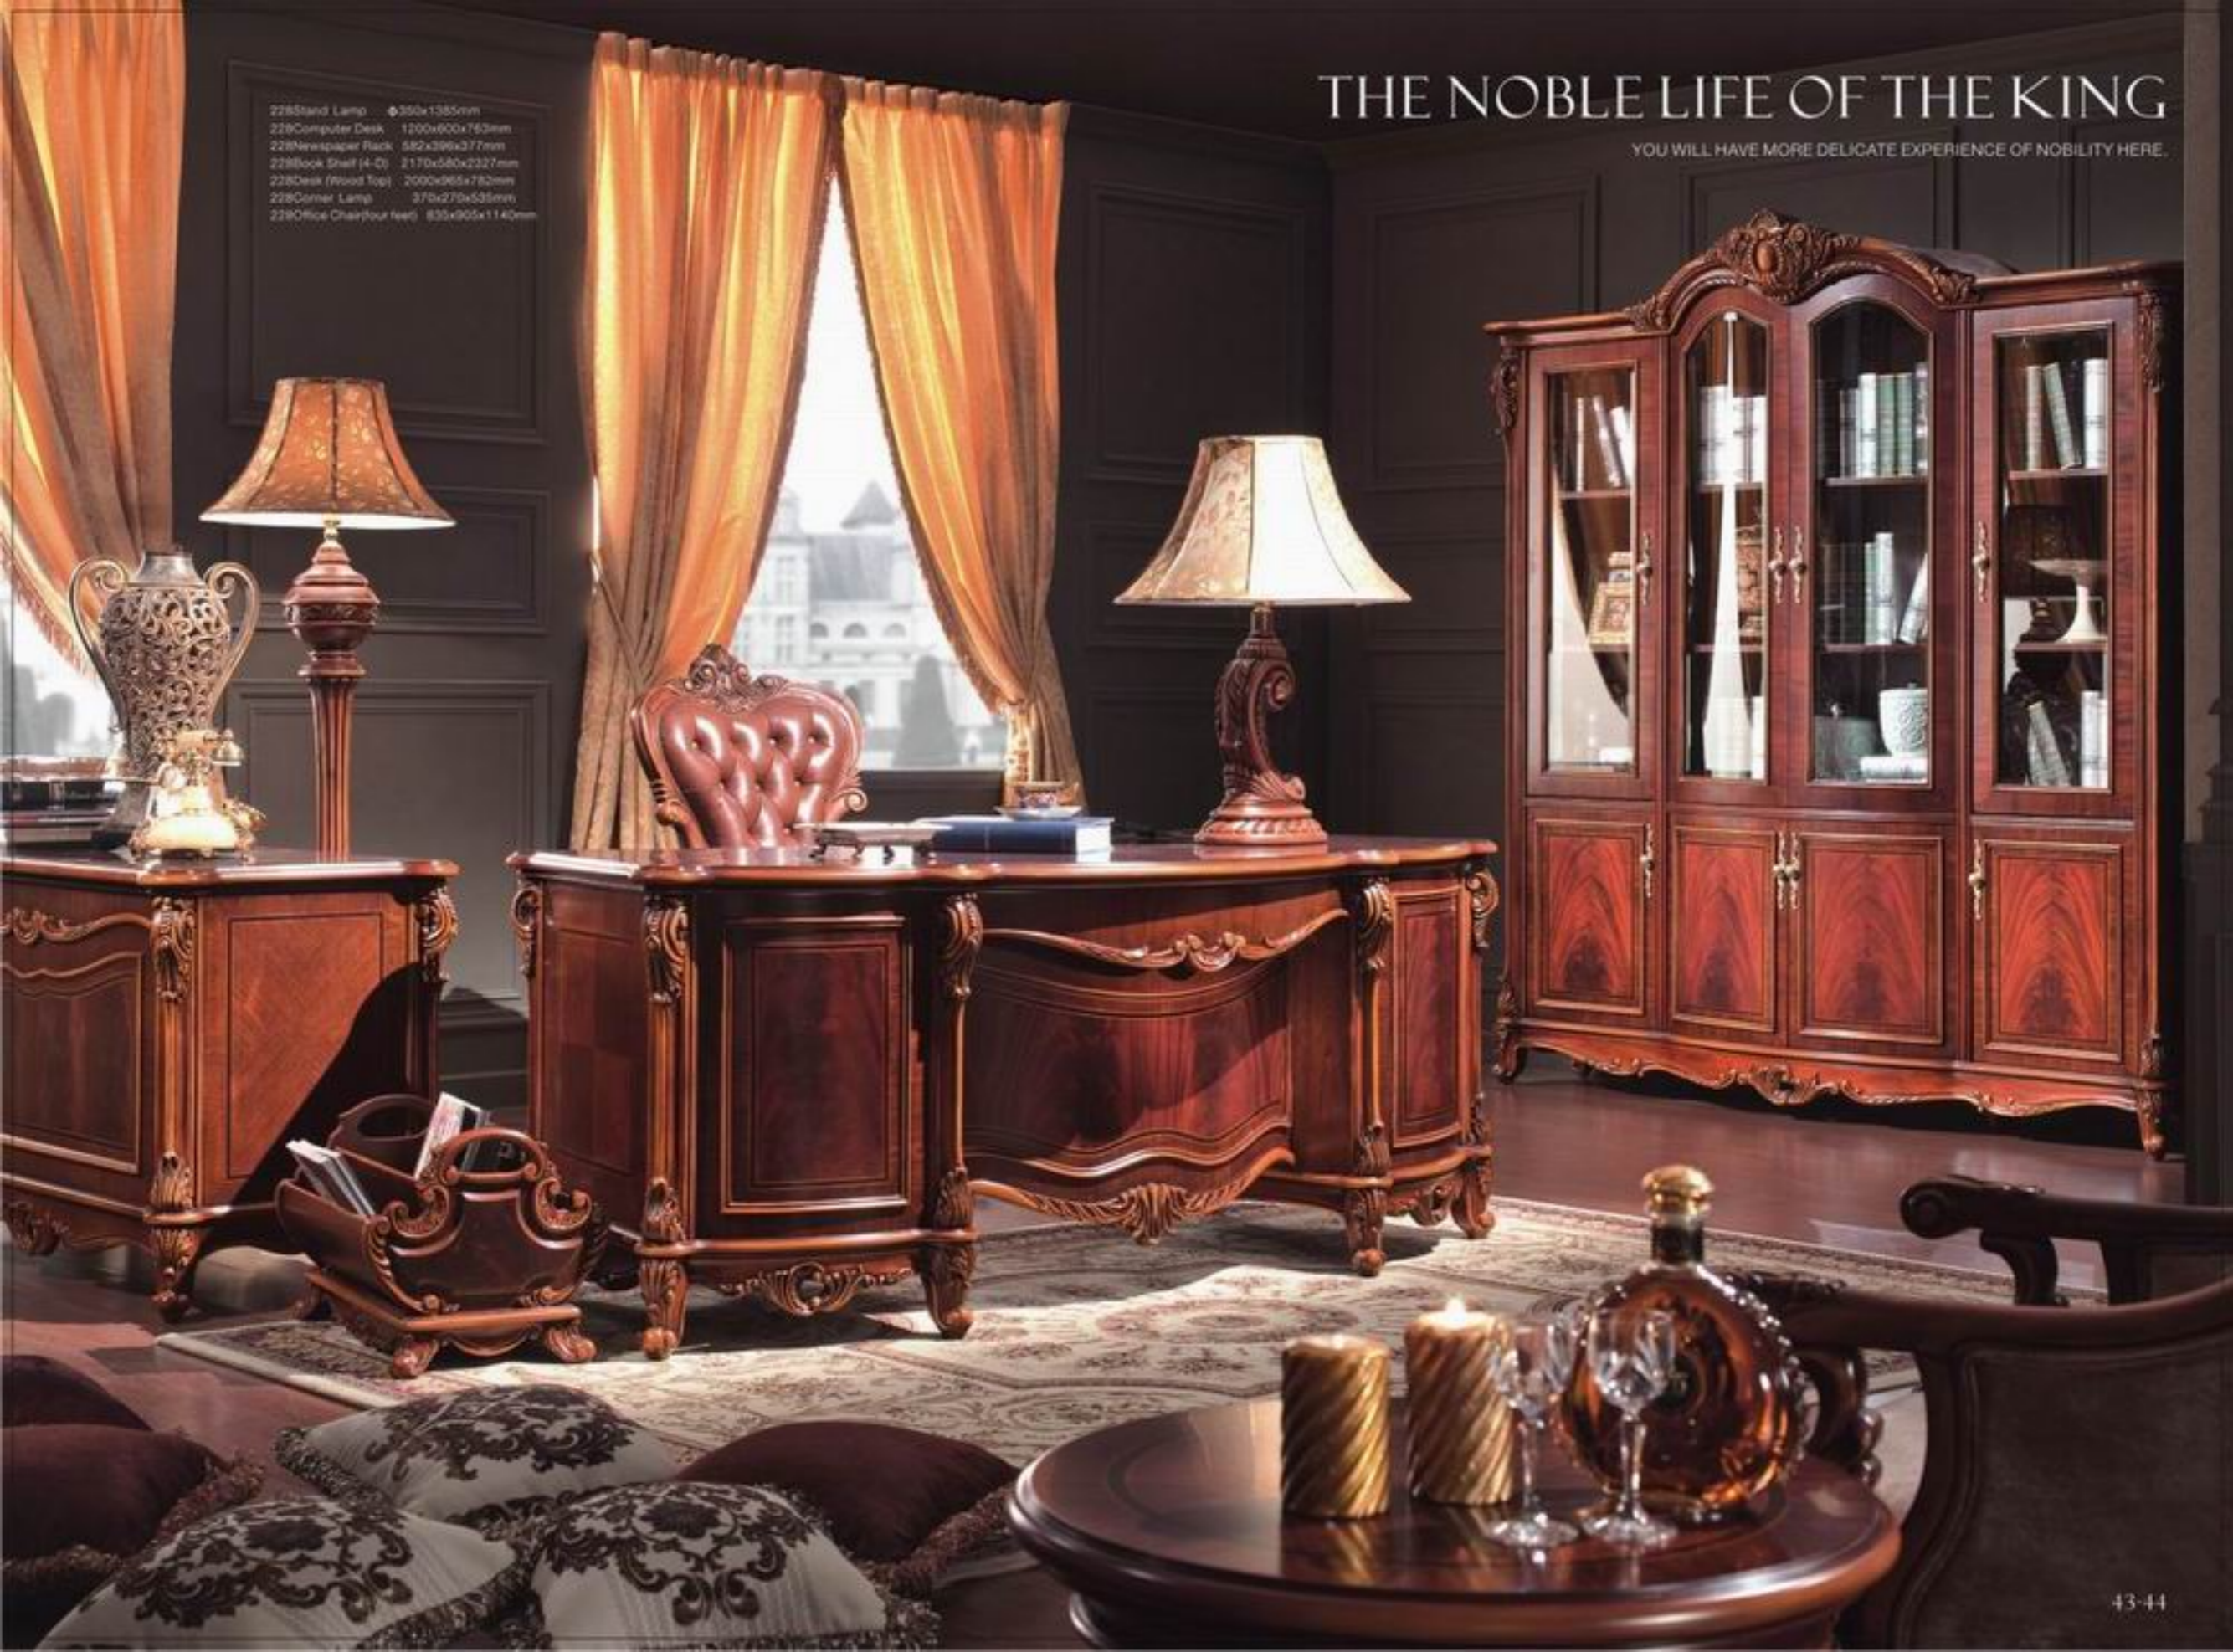

THE NOBLE LIFE OF THE KING

NOBLE AND ELEGANT, THE KING'S Demeanor

THE NOBLE LIFE OF THE KING

YOU WILL HAVE MORE DELICATE EXPERIENCE OF NOBILITY HERE.

2285 Stand Lamp 300x1385mm
2286 Computer Desk 1200x600x763mm
2287 Newspaper Rack 582x396x377mm
2288 Book Shelf (4-D) 2170x680x2327mm
2289 Desk (Wood Top) 2000x965x762mm
2290 Corner Lamp 370x270x538mm
2291 Office Chair (four feet) 835x905x1140mm